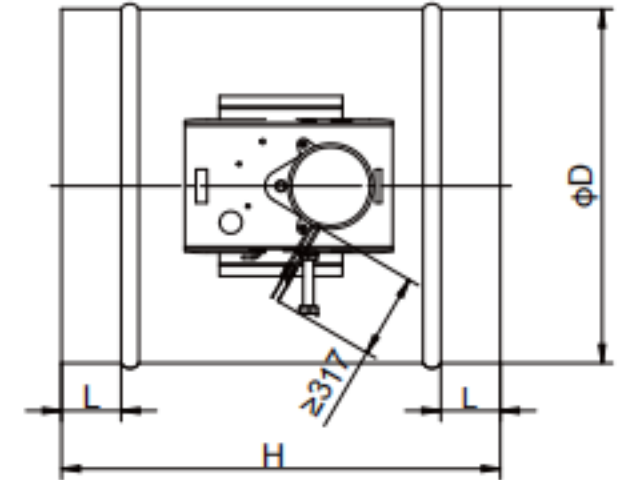

Motorized damper

MD

Feature

- 24 Volt , 60Hz AC motor
- Normally closed damper
- Automatically opens when exhaust fans are activated
- Foam sealed minimize air leakage
- Damper adjustment screen for balancing adjustment
- Available size 6"、 8"、 10"

Automatic Make-Up Air Damper provides interlocked damper operation so outside air is only allowed to enter the house when a connected fan or hood is operating.

Size	L(mm)	H(mm)	φD(mm)
4"	34	250	100.6
5"	34	250	126
6"	34	250	151.4
8"	34	250	202.2
10"	34	250	253.0
12"	34	300	303.8
14"	55	355.6	354.6
16"	55	406.4	405.4